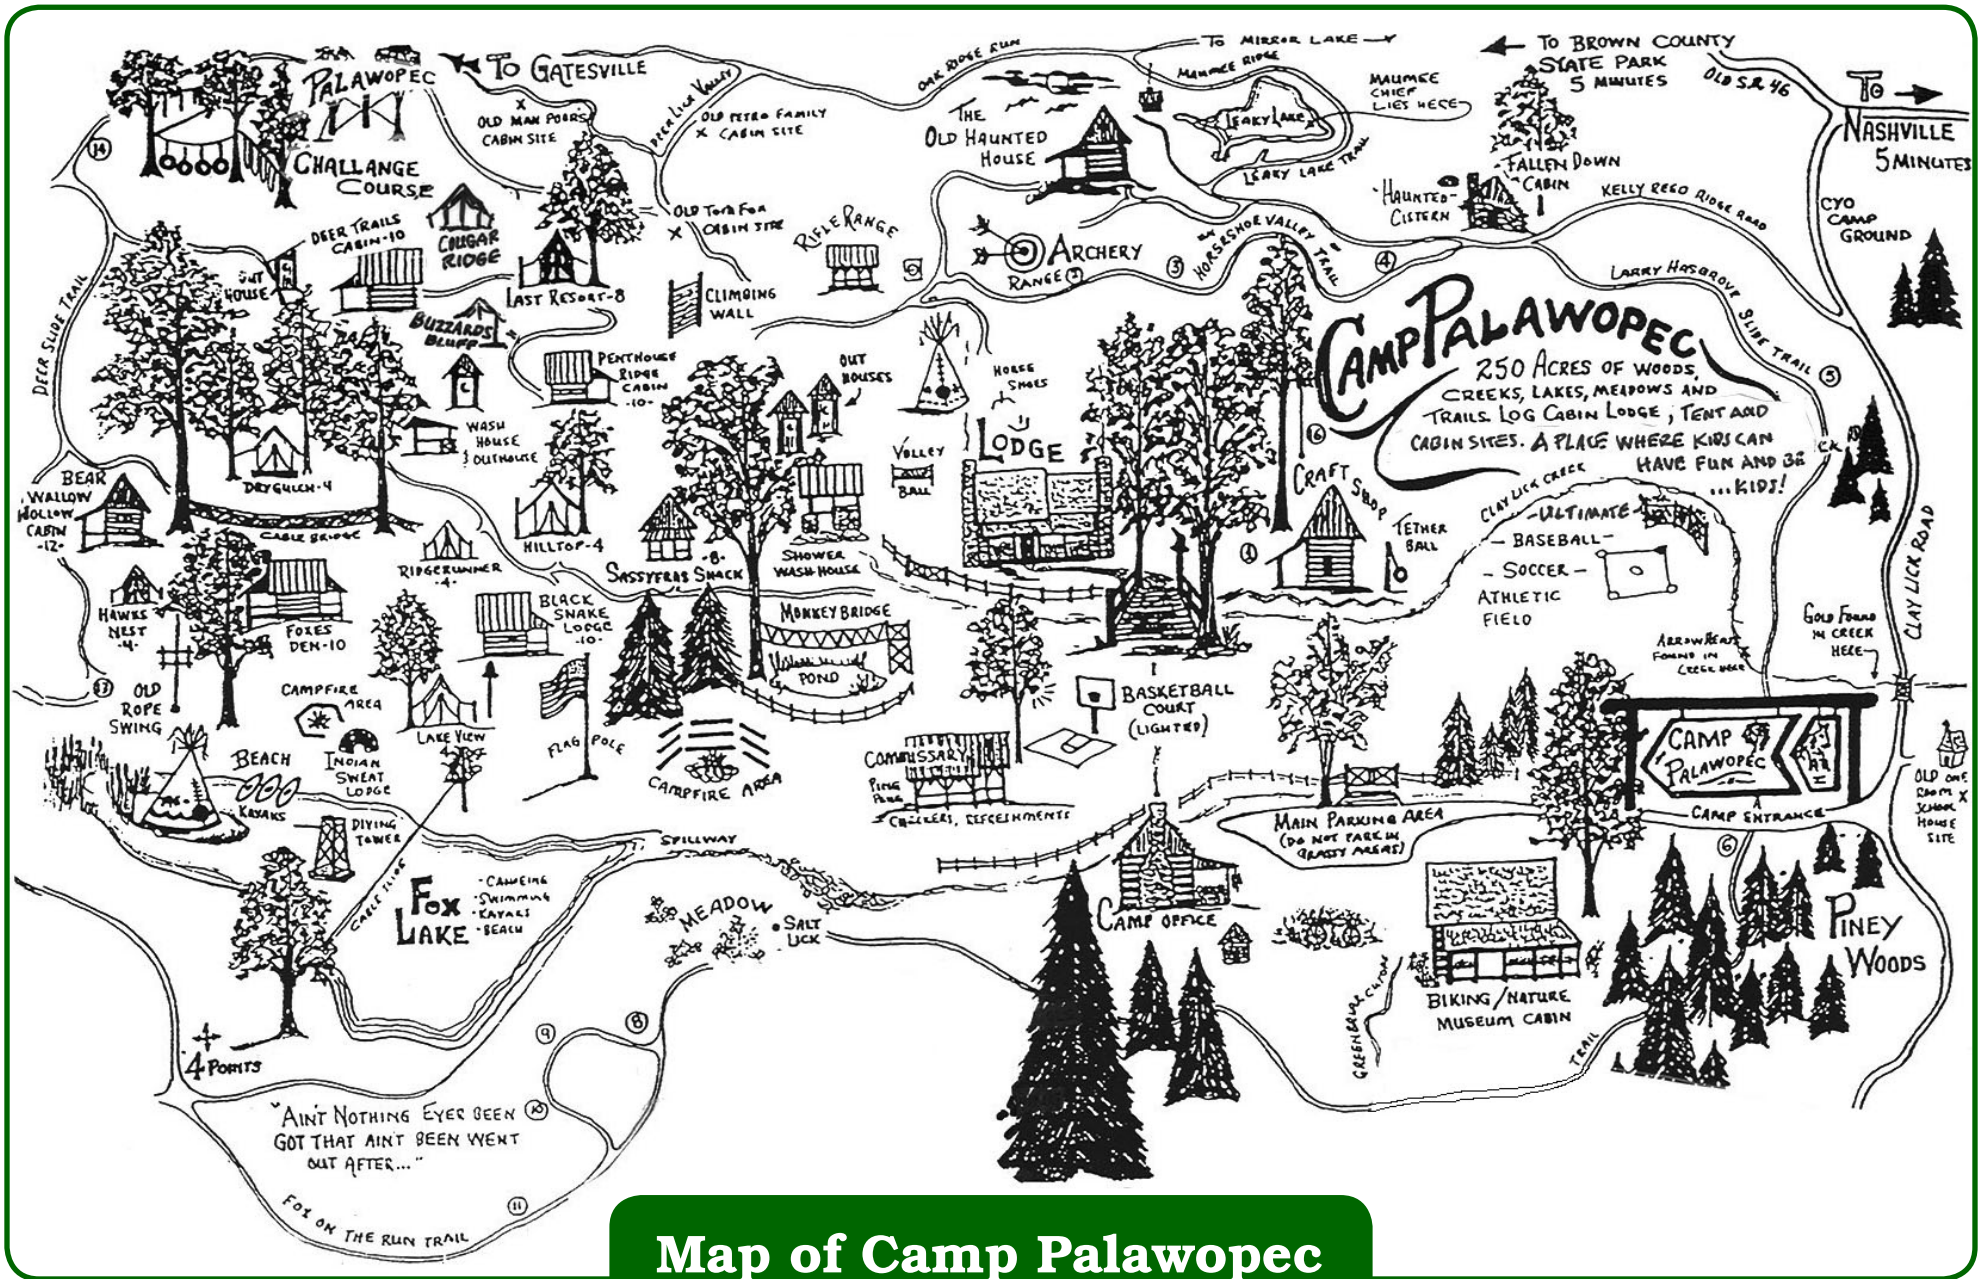

# CAMP PALAWOPEC

In the Hills of Brown County, Indiana

3497 N. Clay Lick Road • Nashville, IN 47448

812-988-2689

Map of Camp Palawopec